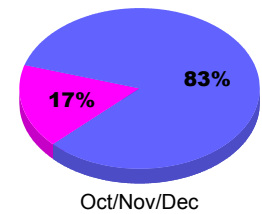

Membership Results
2010-2011

Membership
2009-2010

Month	Net Memb Goal	Actual New Memb	Actual Dropped Memb	Gain/ Loss of Memb	Gain/ Loss of Memb
Jul/Aug/Sep	0	24	-30	-6	-43
Oct/Nov/Dec	0	51	-76	-25	-8
Totals	0	75	-106	-31	-51

Membership Results 2010-2011

Goal, New, Dropped, Gain/Loss

Comparison of Membership Gain/Loss

Current Year Compared to the Previous Year

Gender Comparison 2010-2011

■ Male

■ Female