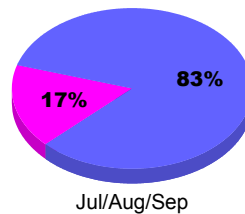

Membership Results
2010-2011

Membership
2009-2010

Month	Net Memb Goal	Actual New Memb	Actual Dropped Memb	Gain/ Loss of Memb	Gain/ Loss of Memb
Jul/Aug/Sep	0	24	-30	-6	-43
Oct/Nov/Dec	0	51	-76	-25	-8
Totals	0	75	-106	-31	-51

Membership Results 2010-2011

Goal, New, Dropped, Gain/Loss

Comparison of Membership Gain/Loss

Current Year Compared to the Previous Year

Gender Comparison 2010-2011

■ Male

■ Female