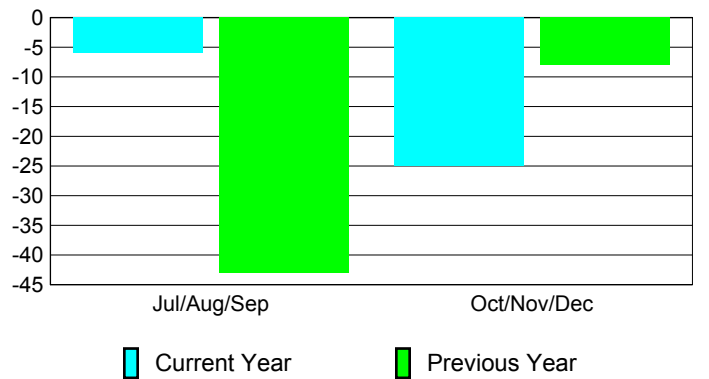

Membership Results
2010-2011

Membership
2009-2010

Month	Net Memb Goal	Actual New Memb	Actual Dropped Memb	Gain/ Loss of Memb	Gain/ Loss of Memb
Jul/Aug/Sep	0	24	-30	-6	-43
Oct/Nov/Dec	0	51	-76	-25	-8
Totals	0	75	-106	-31	-51

Membership Results 2010-2011

Goal, New, Dropped, Gain/Loss

Comparison of Membership Gain/Loss

Current Year Compared to the Previous Year

Gender Comparison 2010-2011

■ Male

■ Female