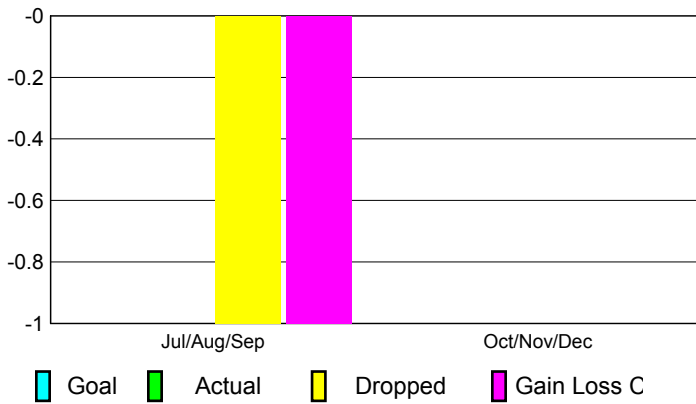

2010-2011 GMT Reports for District (or Undistricted) **District 108TB**

GMT: Federico STEINHAUS

Location: ITALY

GMT CA: 4

CLUBS

Club Results
2010-2011

Clubs
2009-2010

Month	New Club Goal	Actual New Clubs	Actual Dropped Clubs	Gain/ Loss of Clubs	Gain/ Loss of Clubs
Jul/Aug/Sep	0	0	-1	-1	0
Oct/Nov/Dec	0	0	0	0	0
Totals	0	0	-1	-1	0

Club Results 2010-2011

Goal, New, Dropped, Gain/Loss

Comparison of Club Gain/Loss

Current Year Compared to the Previous Year

YTD Status Quo Clubs 2010-2011

Status Quo Clubs Compared to Status Quo Members

MEMBERSHIP