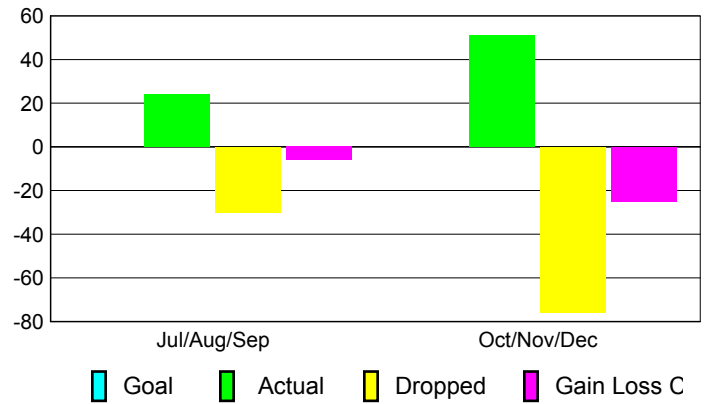

Membership Results 2010-2011

Goal, New, Dropped, Gain/Loss